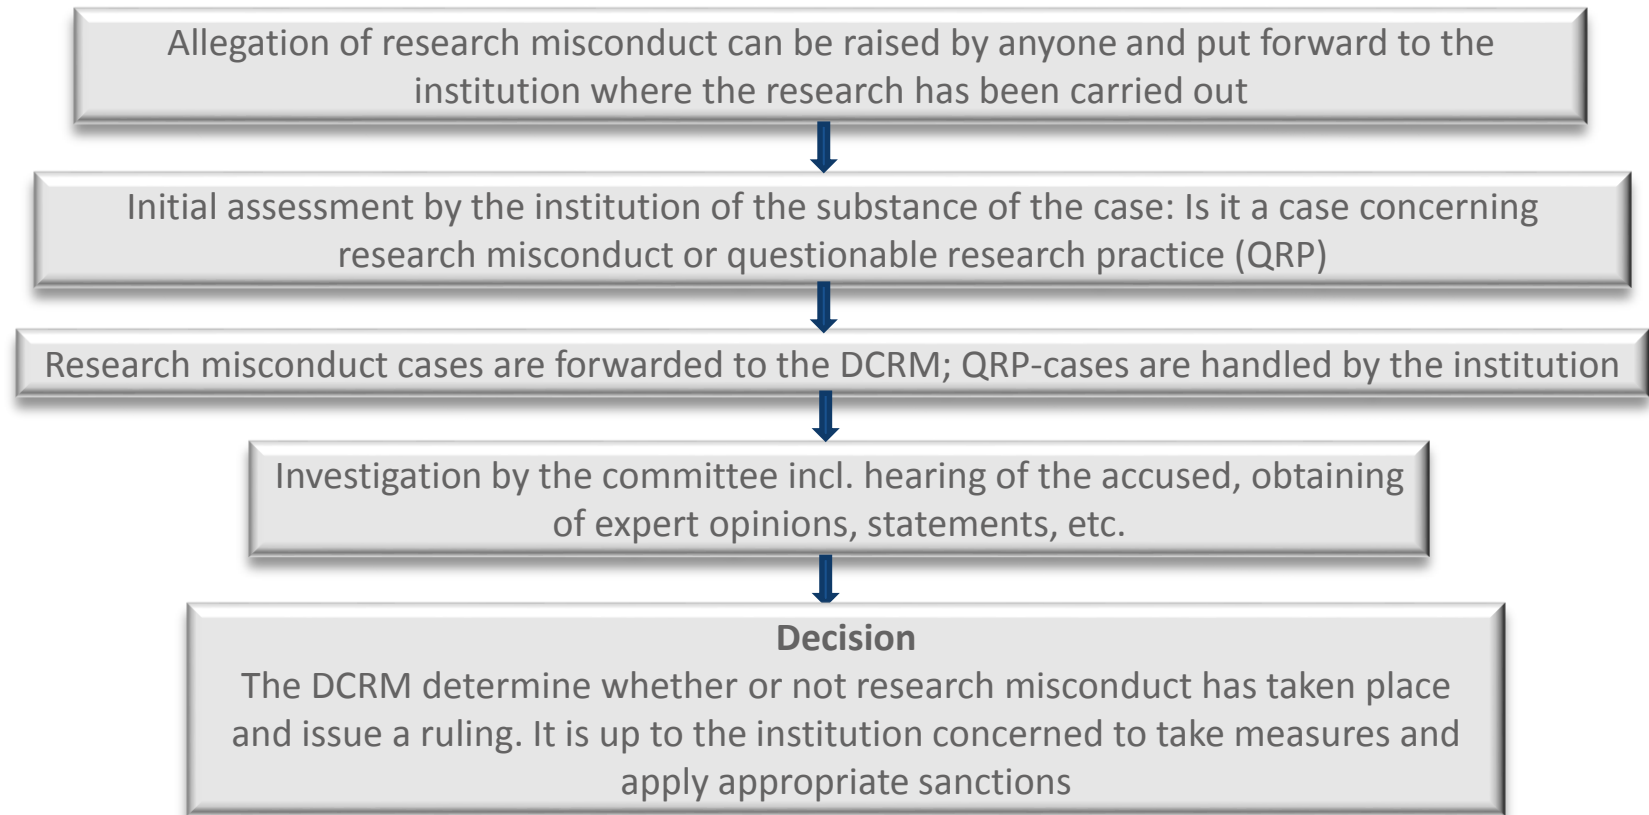

Ministry of Higher Education
and Science

Danish Agency for Science
and Higher Education

The Danish Committee on Research Misconduct

Workflow of investigation

The DCRM is a decision making body and has legal competence!